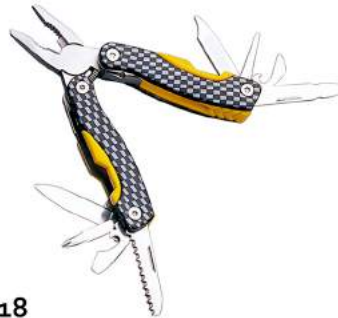

P017

PRODUCT SIZE:

66/105mm mini tools with wood insert handle

CARTON SIZE:

28x20x30.5cm/100pcs G/N.W.: 11/10kgs

P018

PRODUCT SIZE:

68/104mm mini tools